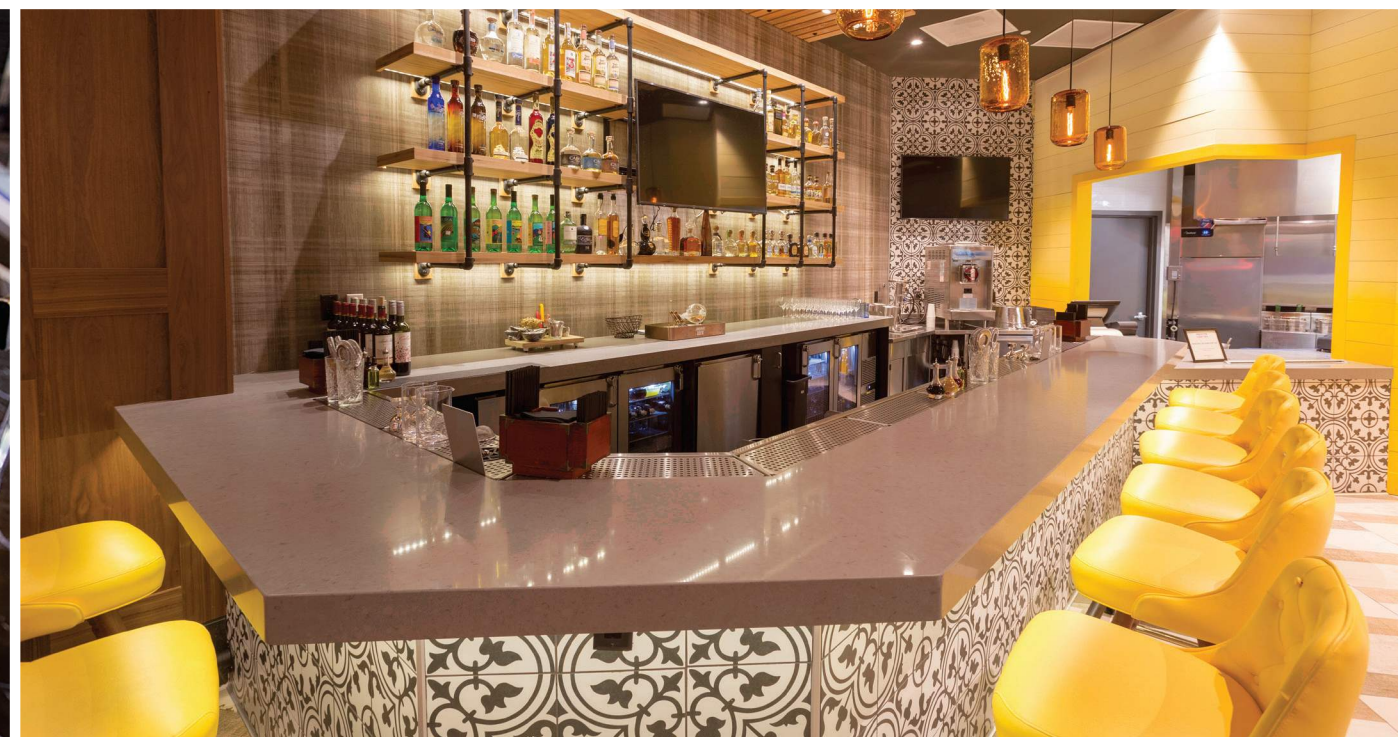

## NOTABLE PROJECTS

- Annapolis Yacht Club
- America!
- American Tandoor Tysons
- Beefsteak
- Burlington Coat Factory
- Capriotti's
- Centrolina
- Center Stage Baltimore
- Chevy Chase Bank
- Claudia's
- Coastal Flats @ The Crown
- Costco
- Dave & Busters
- Del Frisco's Double Eagle
- Del Mar
- Farmers and Distillers
- Founding Farmers Reston
- Gucci City Center
- Isabella Eatery Tysons Galleria
- Jackson's Mighty Fine Food
- Joe's Seafood Stone Crab
- Officina
- Pearl Dive Oyster Palace
- Sagamore Spirit Distillery
- Sandy Spring Bank
- Shake Shack
- Starbucks
- Subway
- Succotash DC
- The Hamilton
- The Howard Theatre
- Toro Toro