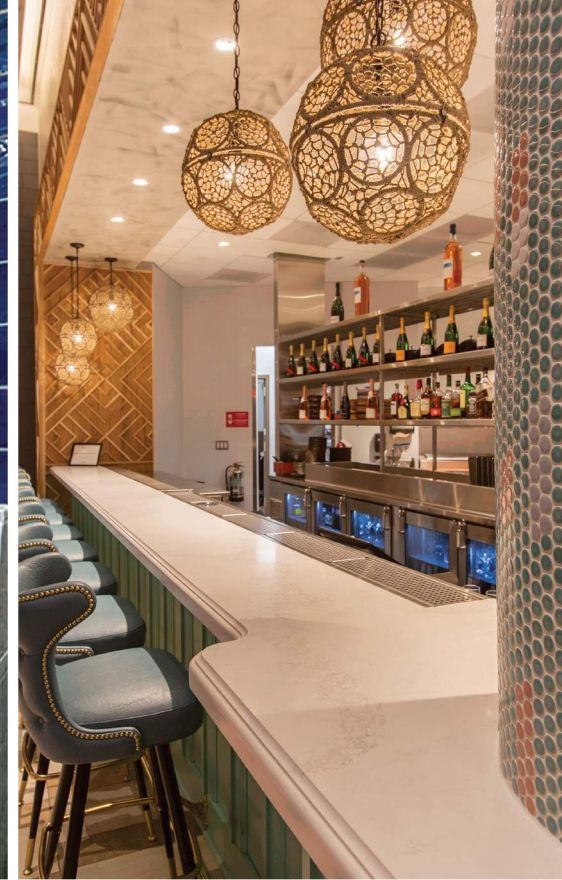

NOTABLE PROJECTS

- Annapolis Yacht Club
- America!
- American Tandoor Tysons
- Beefsteak
- Burlington Coat Factory
- Capriotti's
- Centrolina
- Center Stage Baltimore
- Chevy Chase Bank
- Claudia's
- Coastal Flats @ The Crown
- Costco
- Dave & Busters
- Del Frisco's Double Eagle
- Del Mar
- Farmers and Distillers
- Founding Farmers Reston
- Gucci City Center
- Isabella Eatery Tysons Galleria
- Jackson's Mighty Fine Food
- Joe's Seafood Stone Crab
- Officina
- Pearl Dive Oyster Palace
- Sagamore Spirit Distillery
- Sandy Spring Bank
- Shake Shack
- Starbucks
- Subway
- Succotash DC
- The Hamilton
- The Howard Theatre
- Toro Toro